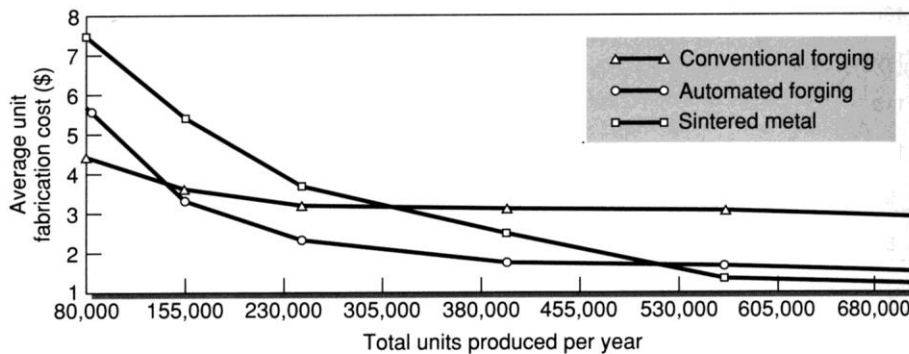

Dishwasher Cabinet Cost
Cost/Volume Relationship

Exhibit 3

Pump Parts Fabrication Cost
Cost/Volume Relationship

Exhibit 4

Drive Unit Forged Parts Cost
Cost/Volume Relationship

Manufacturing Organization

Exhibit 6

Product Network

Exhibit 7

Manufacturing Costs
Variable Production Costs (\$ per units)

Plant	Fixed Cost	Drive Unit	Heating Element	Pump	Control Unit	Cabinet	Washer Assembly	Dryer Assembly	Diswasher Assembly	Oven/Range Assembly
Cleveland	\$30,397,500	24.96	10.88	16.00	12.16	84.48	42.24	14.08	21.76	86.40
St. Joseph	\$ 6,037,200	0	0	0	11.52	81.47	0	0	0	82.56
Los Angeles	\$19,392,300	26.24	12.16	18.05	12.80	84.48	43.71	15.42	21.70	0
Dalton	\$24,420,600	24.00	10.88	15.68	10.24	79.74	40.06	12.42	21.50	83.20
Fort Smith	\$14,289,300	0	0	0	11.65	85.50	41.60	12.80	21.12	0