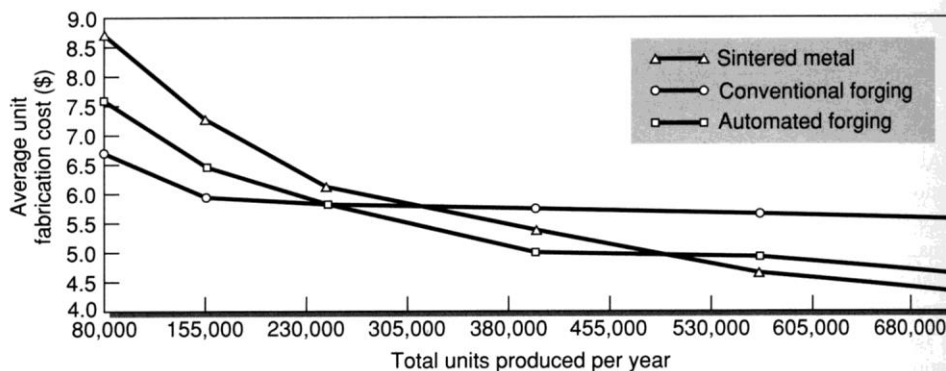

Dishwasher Cabinet Cost
Cost/Volume Relationship

Exhibit 3

Pump Parts Fabrication Cost
Cost/Volume Relationship

Exhibit 4

Drive Unit Forged Parts Cost
Cost/Volume Relationship

Manufacturing Organization

Exhibit 6

Product Network

Exhibit 7

Manufacturing Costs
Variable Production Costs (\$ per units)

Plant	Fixed Cost	Drive Unit	Heating Element	Pump	Control Unit	Cabinet	Washer Assembly	Dryer Assembly	Diswasher Assembly	Oven/Range Assembly
Cleveland	\$30,397,500	24.96	10.88	16.00	12.16	84.48	42.24	14.08	21.76	86.40
St. Joseph	\$ 6,037,200	0	0	0	11.52	81.47	0	0	0	82.56
Los Angeles	\$19,392,300	26.24	12.16	18.05	12.80	84.48	43.71	15.42	21.70	0
Dalton	\$24,420,600	24.00	10.88	15.68	10.24	79.74	40.06	12.42	21.50	83.20
Fort Smith	\$14,289,300	0	0	0	11.65	85.50	41.60	12.80	21.12	0