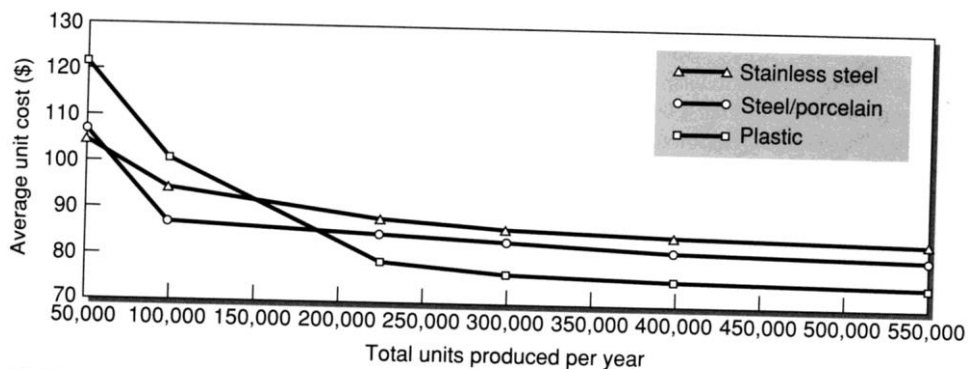

Dishwasher Cabinet Cost
Cost/Volume Relationship

Exhibit 3

Pump Parts Fabrication Cost
Cost/Volume Relationship

Exhibit 4

Drive Unit Forged Parts Cost
Cost/Volume Relationship

Manufacturing Organization

Exhibit 6

Product Network

Exhibit 7

Manufacturing Costs
Variable Production Costs (\$ per units)

Plant	Fixed Cost	Drive Unit	Heating Element	Pump	Control Unit	Cabinet	Washer Assembly	Dryer Assembly	Diswasher Assembly	Oven/Range Assembly
Cleveland	\$30,397,500	24.96	10.88	16.00	12.16	84.48	42.24	14.08	21.76	86.40
St. Joseph	\$ 6,037,200	0	0	0	11.52	81.47	0	0	0	82.56
Los Angeles	\$19,392,300	26.24	12.16	18.05	12.80	84.48	43.71	15.42	21.70	0
Dalton	\$24,420,600	24.00	10.88	15.68	10.24	79.74	40.06	12.42	21.50	83.20
Fort Smith	\$14,289,300	0	0	0	11.65	85.50	41.60	12.80	21.12	0